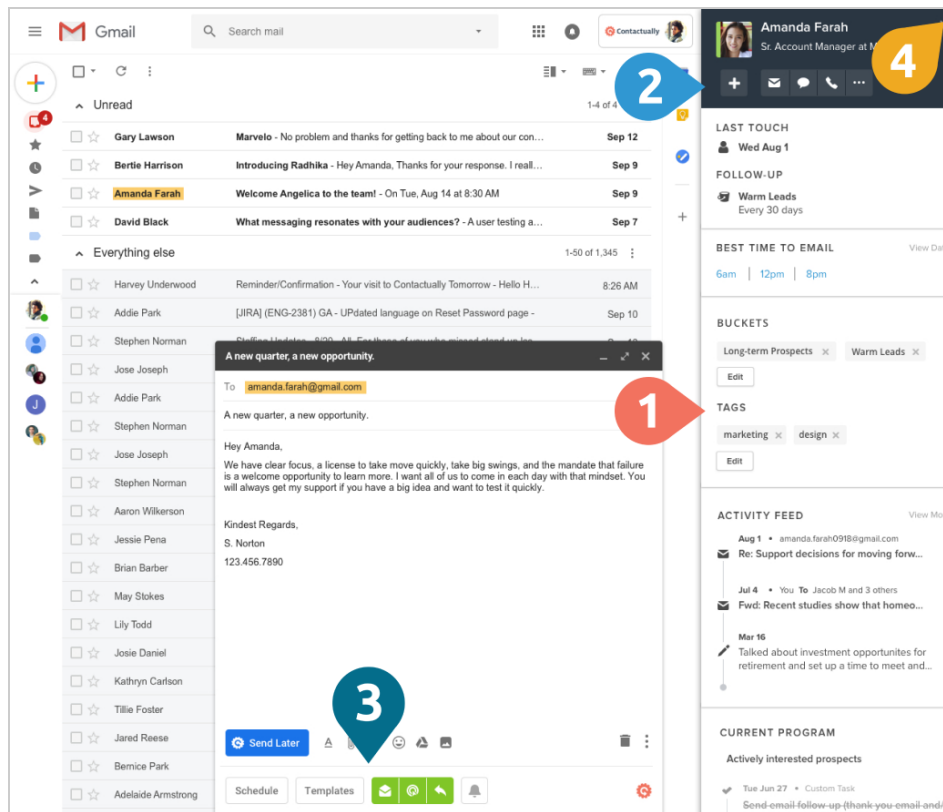

# Make Gmail more powerful

## Bring Contactually contact intelligence to Gmail with our new Chrome extension

Contactually's Chrome extension works within your Contactually-connected Gmail account. Access familiar contact management and messaging features right in Gmail. Schedule and track emails, keep your contacts up-to-date as your relationship changes, or refresh yourself on the current state of affairs.

### The right access where and when you need it

- 1 View/edit contact details when reading or writing a message
- 2 Create Tasks, log Interactions/Notes, or edit contact info
- 3 Schedule email, use templates, or track email opens, clicks, and replies
- 4 Open the contact sidebar when you need it, minimize when you don't