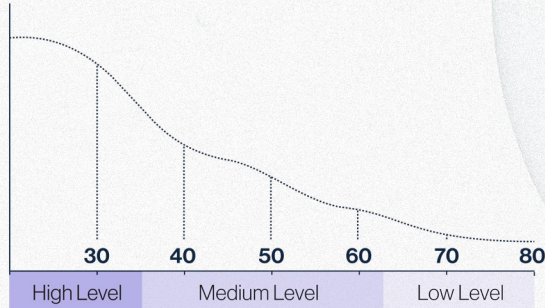

# The *Impact* of HGH

HGH is an essential hormone, and it can affect both men and women's:

At age 30, your body's HGH levels begin to decline and continue to decline by 15 percent for every decade of life, causing various age-related changes. Renew helps combat the decline in HGH levels, so you **feel younger, longer.**