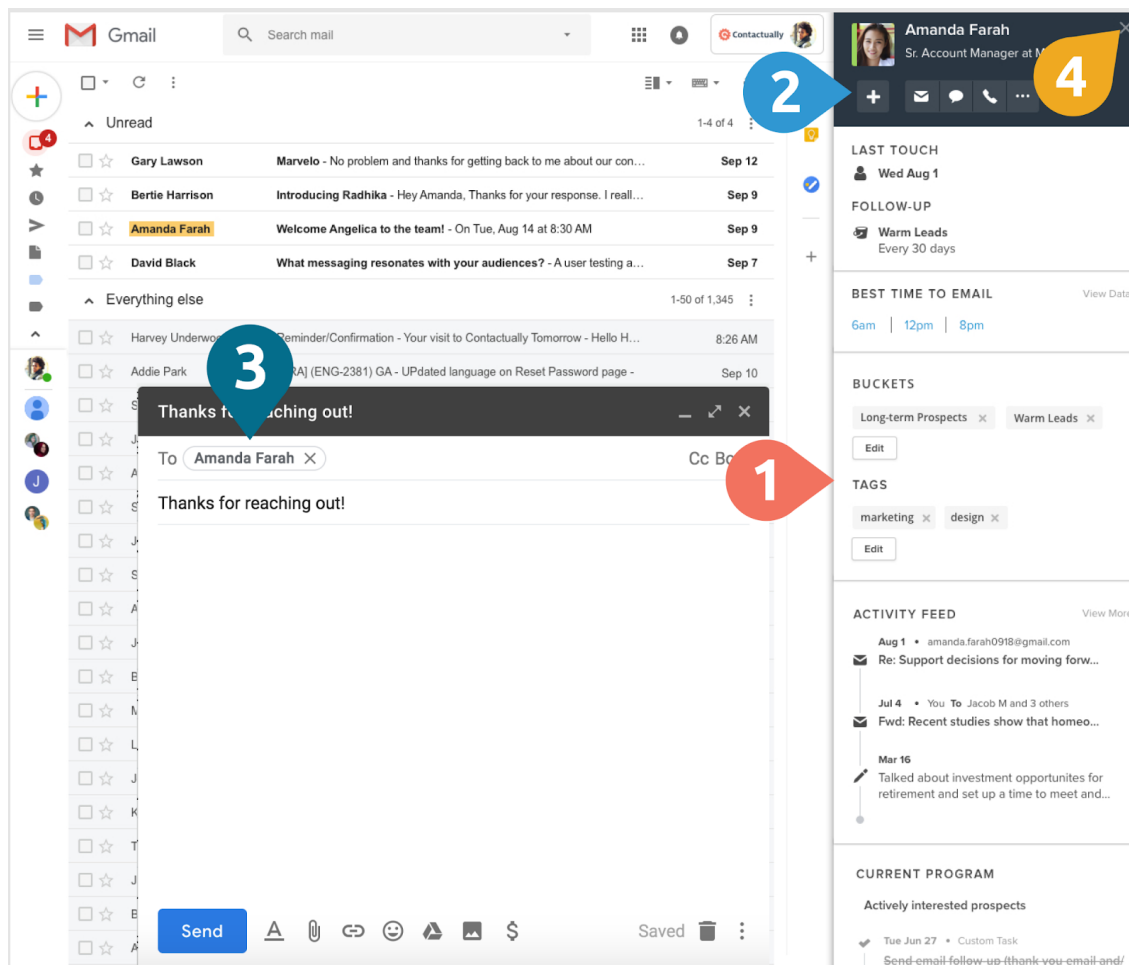

Make Gmail more powerful

Bring Contactually contact intelligence to Gmail with our new Chrome extension

Contactually's Chrome extension works within your Contactually-connected Gmail account. Access familiar contact management features right in Gmail. Keep your contacts up-to-date as your relationship changes, or refresh yourself on the current state of affairs.

Contact access where and when you need it

- 1 View/edit contact details when reading or writing a message
- 2 Create Tasks or log Interactions/Notes
- 3 Add a new contact when you write your first message to someone
- 4 Open the contact sidebar when you need it, minimize when you don't