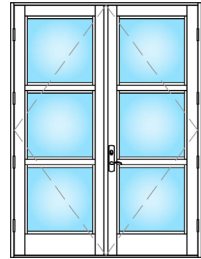

MARVIN COASTLINE ENTRY DOOR DESIGNS - TRUE DIVIDED

True Divided

TD-01