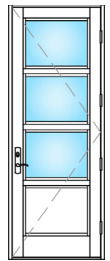

MARVIN COASTLINE ENTRY DOOR DESIGNS - TRUE DIVIDED

True Divided

MARVIN COASTLINE ENTRY DOOR DESIGNS - TRUE DIVIDED

True Divided with Simulated Louvers

True Divided with Solid Panel

TD-11S

*Also includes colonial bars