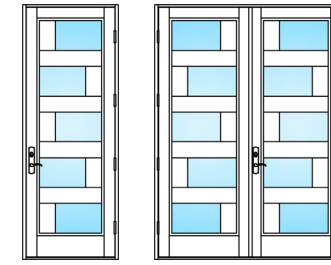

AM-5H

MARVIN COASTLINE ENTRY DOOR DESIGNS - CUSTOM APPLIED

CA-01

CA-06

CA-02

CA-07

CA-03

CA-08