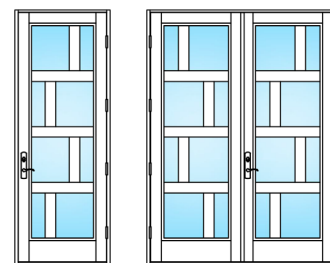

MARVIN COASTLINE ENTRY DOOR DESIGNS - APPLIED MUNTIN

MARVIN COASTLINE ENTRY DOOR DESIGNS - CUSTOM APPLIED

CA-04