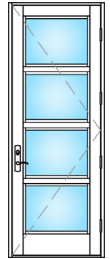

MARVIN COASTLINE ENTRY DOOR DESIGNS - TRUE DIVIDED

True Divided

TD-02

MARVIN COASTLINE ENTRY DOOR DESIGNS - TRUE DIVIDED

True Divided with Simulated Louvers

True Divided with Solid Panel

*Also includes colonial bars