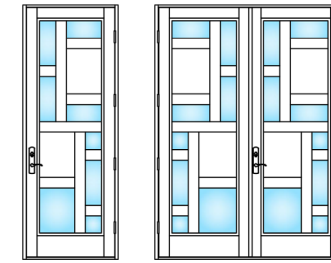

AM-5H

MARVIN COASTLINE ENTRY DOOR DESIGNS - CUSTOM APPLIED

CA-01

CA-06

CA-02

CA-07

CA-03

CA-08