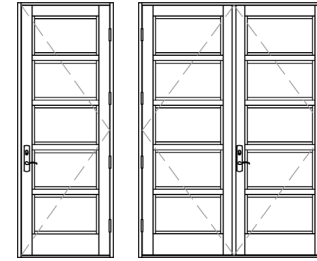

MARVIN COASTLINE ENTRY DOOR DESIGNS - CUSTOM APPLIED MUNTIN

Additional Examples of Custom Applied Muntin Capabilities

MARVIN COASTLINE ENTRY DOOR DESIGNS - SOLID DOOR

Solid Panel

SD-05*

Applied Muntin

Simulated Louvers

*True divided