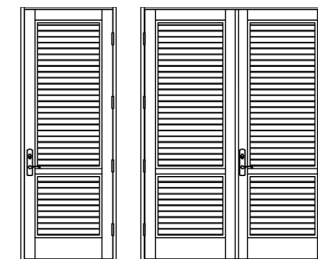

SD-1A 3"

SD-CL*

Simulated Louvers

SD-1L

SD-2L*

*True divided

MARVIN COASTLINE ENTRY DOOR DESIGNS - TRUE DIVIDED

True Divided