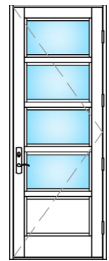

MARVIN COASTLINE ENTRY DOOR DESIGNS - TRUE DIVIDED

True Divided

MARVIN COASTLINE ENTRY DOOR DESIGNS - TRUE DIVIDED

True Divided with Simulated Louvers

True Divided with Solid Panel

TD-12S

*Also includes colonial bars