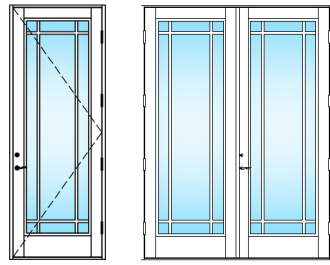

MARVIN COASTLINE SWINGING FRENCH DOOR DESIGNS

Brittany