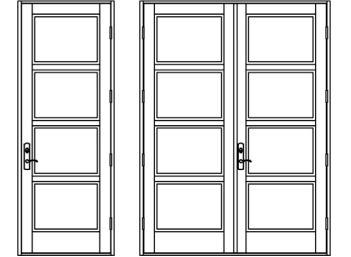

MARVIN COASTLINE ENTRY DOOR DESIGNS - CUSTOM APPLIED MUNTIN

Additional Examples of Custom Applied Muntin Capabilities

MARVIN COASTLINE ENTRY DOOR DESIGNS - SOLID DOOR

Solid Panel

SD-04*

Applied Muntin

Simulated Louvers

*True divided