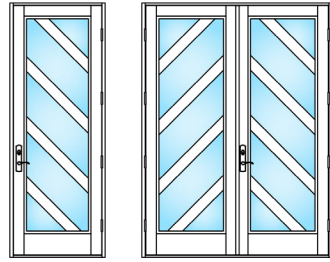

CA-04

CA-09

CA-05

CA-10

MARVIN COASTLINE ENTRY DOOR DESIGNS - CUSTOM APPLIED MUNTIN

Additional Examples of Custom Applied Muntin Capabilities

MARVIN COASTLINE ENTRY DOOR DESIGNS - SOLID DOOR

Solid Panel