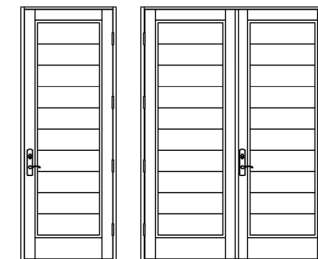

SD-1A 3"

SD-CL*

Simulated Louvers

SD-1L

SD-2L*

*True divided

MARVIN COASTLINE ENTRY DOOR DESIGNS - TRUE DIVIDED

True Divided