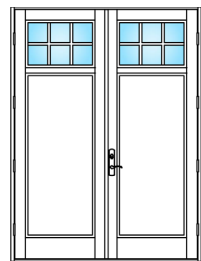

MARVIN COASTLINE ENTRY DOOR DESIGNS - TRUE DIVIDED

True Divided

MARVIN COASTLINE ENTRY DOOR DESIGNS - TRUE DIVIDED

True Divided with Simulated Louvers

True Divided with Solid Panel

TD-14S*

*Also includes colonial bars