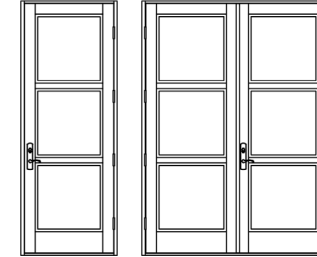

MARVIN COASTLINE ENTRY DOOR DESIGNS - CUSTOM APPLIED MUNTIN

Additional Examples of Custom Applied Muntin Capabilities

MARVIN COASTLINE ENTRY DOOR DESIGNS - SOLID DOOR

Solid Panel

SD-03*

Applied Muntin

Simulated Louvers

*True divided