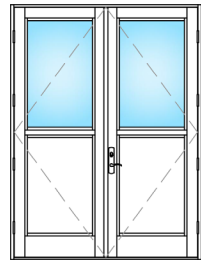

True Divided with Solid Panel

TD-04S