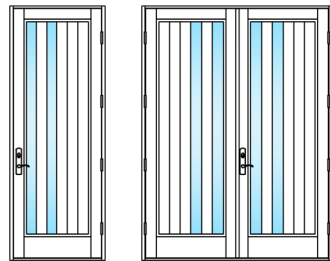

CA-04

CA-09

CA-05

CA-10

MARVIN COASTLINE ENTRY DOOR DESIGNS - CUSTOM APPLIED MUNTIN

Additional Examples of Custom Applied Muntin Capabilities

MARVIN COASTLINE ENTRY DOOR DESIGNS - SOLID DOOR

Solid Panel