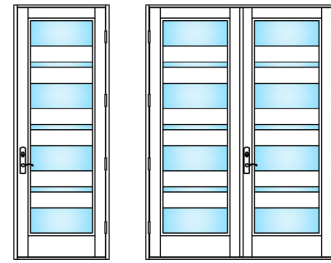

MARVIN COASTLINE ENTRY DOOR DESIGNS - APPLIED MUNTIN

AM-6D

MARVIN COASTLINE ENTRY DOOR DESIGNS - CUSTOM APPLIED