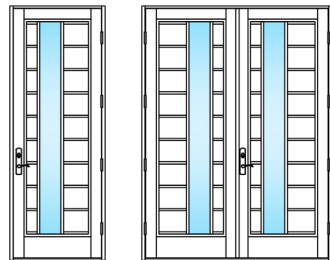

CA-04

CA-09

CA-05

CA-10

MARVIN COASTLINE ENTRY DOOR DESIGNS - CUSTOM APPLIED MUNTIN

Additional Examples of Custom Applied Muntin Capabilities

MARVIN COASTLINE ENTRY DOOR DESIGNS - SOLID DOOR

Solid Panel