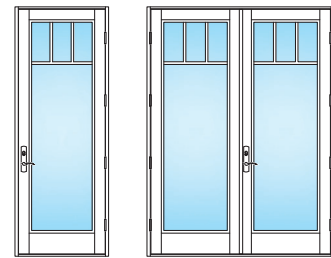

MARVIN COASTLINE SWINGING FRENCH DOOR DESIGNS

Brittany

Colonial

Colonial Ladder

Custom Colonial

1" Applied Muntin

2" Applied Muntin

Full View

MARVIN COASTLINE ENTRY DOOR DESIGNS - ARCH APPLIED

AA-01

AA-06

AA-02

AA-03

AA-04

AA-05

MARVIN COASTLINE ENTRY DOOR DESIGNS - APPLIED MUNTIN