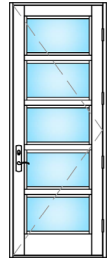

MARVIN COASTLINE ENTRY DOOR DESIGNS - TRUE DIVIDED

True Divided

TD-03

MARVIN COASTLINE ENTRY DOOR DESIGNS - TRUE DIVIDED

True Divided with Simulated Louvers

True Divided with Solid Panel

*Also includes colonial bars