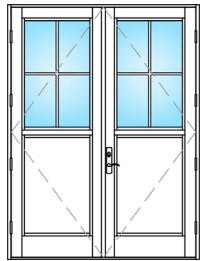

MARVIN COASTLINE ENTRY DOOR DESIGNS - TRUE DIVIDED

True Divided

MARVIN COASTLINE ENTRY DOOR DESIGNS - TRUE DIVIDED

True Divided with Simulated Louvers

True Divided with Solid Panel

TD-05S*

*Also includes colonial bars