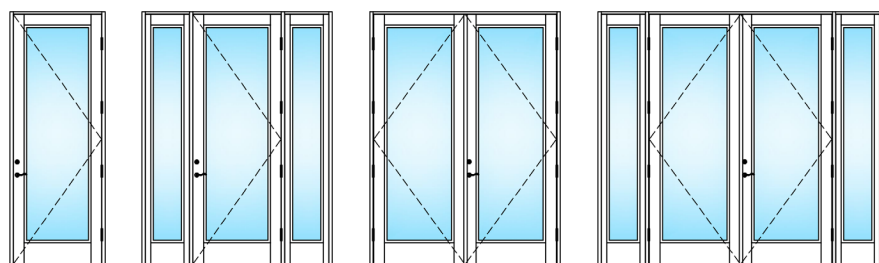

MARVIN COASTLINE SWINGING FRENCH DOOR DESIGNS

Brittany

Colonial

Colonial Ladder

Custom Colonial

1" Applied Muntin

2" Applied Muntin

Full View

MARVIN COASTLINE ENTRY DOOR DESIGNS - ARCH APPLIED

AA-01

AA-06

AA-02

AA-03

AA-04

AA-05

MARVIN COASTLINE ENTRY DOOR DESIGNS - APPLIED MUNTIN