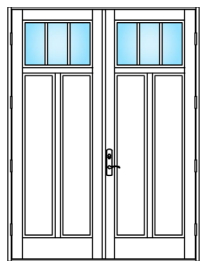

MARVIN COASTLINE ENTRY DOOR DESIGNS - TRUE DIVIDED

True Divided

MARVIN COASTLINE ENTRY DOOR DESIGNS - TRUE DIVIDED

True Divided with Simulated Louvers

True Divided with Solid Panel

TD-15S*

*Also includes colonial bars