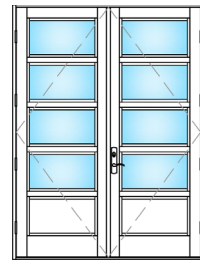

MARVIN COASTLINE ENTRY DOOR DESIGNS - TRUE DIVIDED

True Divided

MARVIN COASTLINE ENTRY DOOR DESIGNS - TRUE DIVIDED

True Divided with Simulated Louvers

True Divided with Solid Panel

TD-12S

*Also includes colonial bars