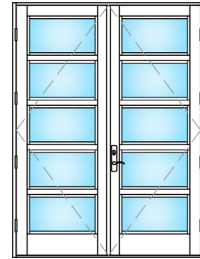

MARVIN COASTLINE ENTRY DOOR DESIGNS - TRUE DIVIDED

True Divided

TD-03

MARVIN COASTLINE ENTRY DOOR DESIGNS - TRUE DIVIDED

True Divided with Simulated Louvers

True Divided with Solid Panel

*Also includes colonial bars