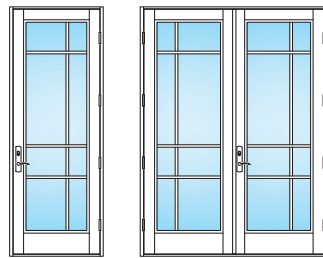

MARVIN COASTLINE SWINGING FRENCH DOOR DESIGNS

Brittany

Colonial

Colonial Ladder

Custom Colonial

1" Applied Muntin

2" Applied Muntin

Full View

MARVIN COASTLINE ENTRY DOOR DESIGNS - ARCH APPLIED

AA-01

AA-06

AA-02

AA-03

AA-04

AA-05

MARVIN COASTLINE ENTRY DOOR DESIGNS - APPLIED MUNTIN