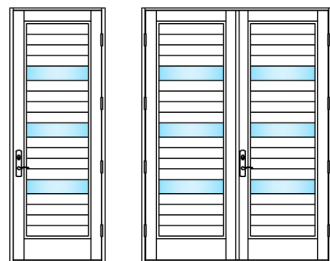

CA-04

CA-09

CA-05

CA-10

MARVIN COASTLINE ENTRY DOOR DESIGNS - CUSTOM APPLIED MUNTIN

Additional Examples of Custom Applied Muntin Capabilities

MARVIN COASTLINE ENTRY DOOR DESIGNS - SOLID DOOR

Solid Panel