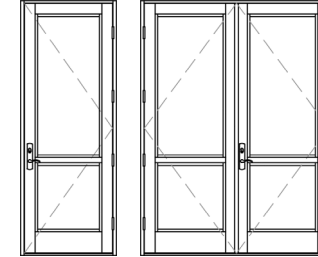

MARVIN COASTLINE ENTRY DOOR DESIGNS - CUSTOM APPLIED MUNTIN

Additional Examples of Custom Applied Muntin Capabilities

MARVIN COASTLINE ENTRY DOOR DESIGNS - SOLID DOOR

Solid Panel

SD-02*

Applied Muntin

Simulated Louvers

*True divided