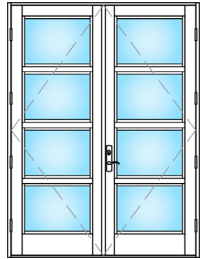

MARVIN COASTLINE ENTRY DOOR DESIGNS - TRUE DIVIDED

True Divided

TD-02

MARVIN COASTLINE ENTRY DOOR DESIGNS - TRUE DIVIDED

True Divided with Simulated Louvers

True Divided with Solid Panel

*Also includes colonial bars