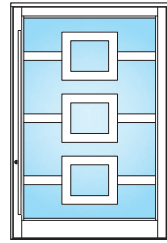

MARVIN COASTLINE PIVOT DOOR DESIGNS - CUSTOM APPLIED DESIGNS

S940

MARVIN COASTLINE PIVOT DOOR DESIGNS - CUSTOM APPLIED DESIGNS