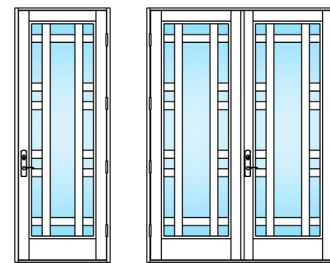

AM-5H

MARVIN COASTLINE ENTRY DOOR DESIGNS - CUSTOM APPLIED

CA-01

CA-06

CA-02

CA-07

CA-03

CA-08