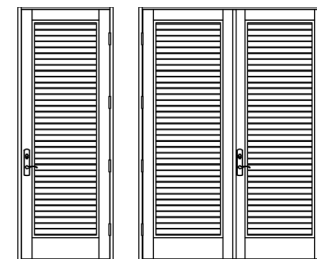

SD-1A 3"

SD-CL*

Simulated Louvers

SD-1L

SD-2L*

*True divided

MARVIN COASTLINE ENTRY DOOR DESIGNS - TRUE DIVIDED

True Divided