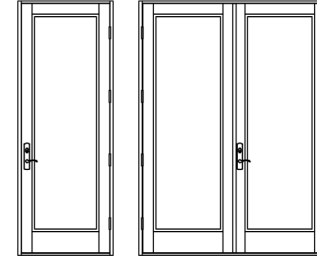

MARVIN COASTLINE ENTRY DOOR DESIGNS - SOLID DOOR

Solid Panel

SD-01