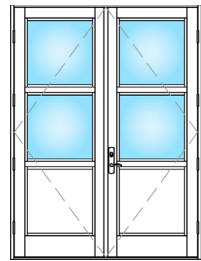

MARVIN COASTLINE ENTRY DOOR DESIGNS - TRUE DIVIDED

True Divided

MARVIN COASTLINE ENTRY DOOR DESIGNS - TRUE DIVIDED

True Divided with Simulated Louvers

True Divided with Solid Panel

TD-10S

*Also includes colonial bars