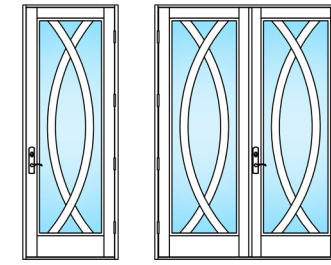

MARVIN COASTLINE SWINGING FRENCH DOOR DESIGNS

Brittany

Colonial

Colonial Ladder

Custom Colonial

1" Applied Muntin

2" Applied Muntin

Full View

MARVIN COASTLINE ENTRY DOOR DESIGNS - ARCH APPLIED

AA-01

AA-06

AA-02

AA-03

AA-04

AA-05

MARVIN COASTLINE ENTRY DOOR DESIGNS - APPLIED MUNTIN