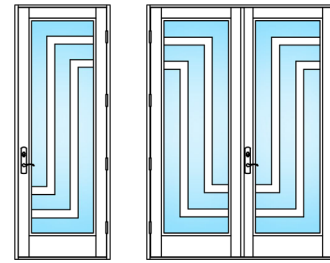

AM-5H

MARVIN COASTLINE ENTRY DOOR DESIGNS - CUSTOM APPLIED

CA-01

CA-06

CA-02

CA-07

CA-03

CA-08