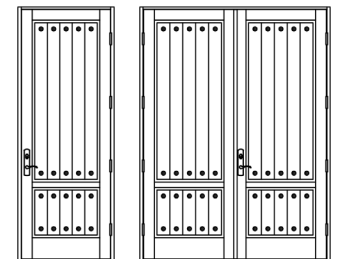

SD-1A 3"

SD-CL*

Simulated Louvers

SD-1L

SD-2L*

*True divided

MARVIN COASTLINE ENTRY DOOR DESIGNS - TRUE DIVIDED

True Divided