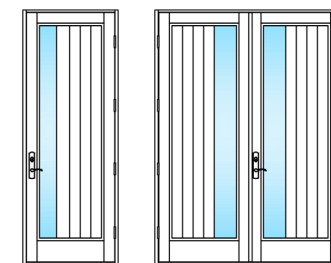

MARVIN COASTLINE ENTRY DOOR DESIGNS - APPLIED MUNTIN

MARVIN COASTLINE ENTRY DOOR DESIGNS - CUSTOM APPLIED

CA-09