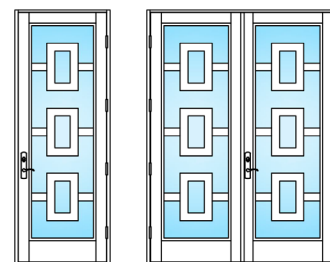

MARVIN COASTLINE ENTRY DOOR DESIGNS - APPLIED MUNTIN

MARVIN COASTLINE ENTRY DOOR DESIGNS - CUSTOM APPLIED

CA-05