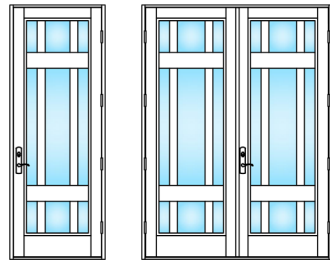

CA-04

CA-09

CA-05

CA-10

MARVIN COASTLINE ENTRY DOOR DESIGNS - CUSTOM APPLIED MUNTIN

Additional Examples of Custom Applied Muntin Capabilities

MARVIN COASTLINE ENTRY DOOR DESIGNS - SOLID DOOR

Solid Panel