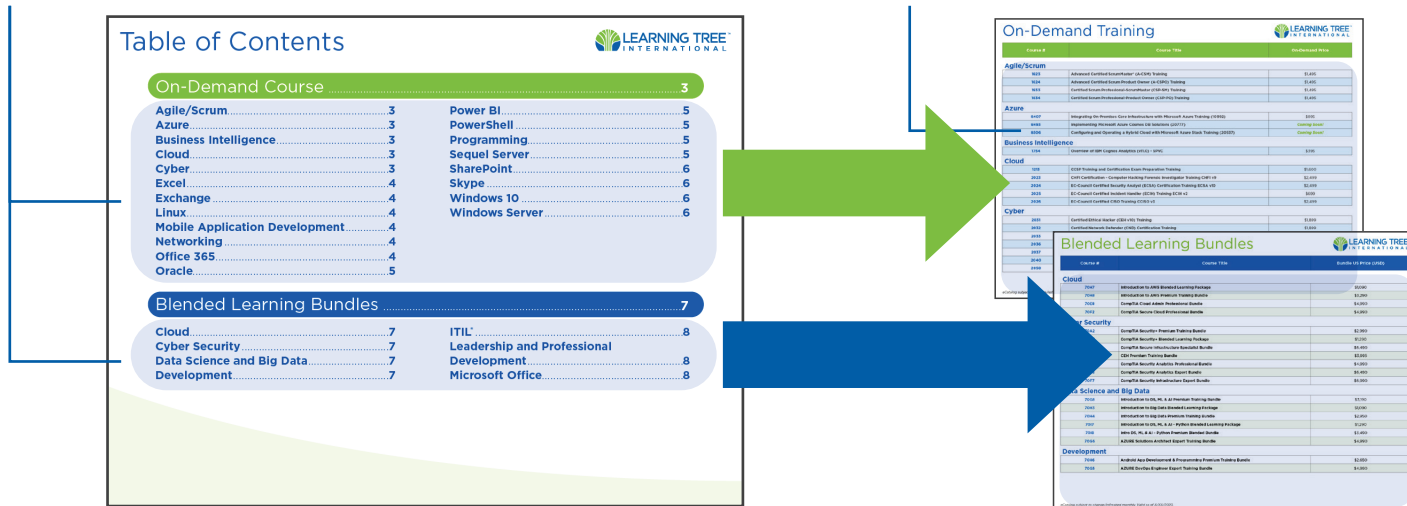

Explore our growing library of self-paced courses and bundles listed on the next page. We have an expanding library of pre-configured virtual lab environments to help you hone your skills in a safe, hassle-free environment.

Blended Learning

The Best of Both Worlds.

Blended learning leverages the flexibility and convenience of self-paced training and the personal connection and accountability of in-person instruction.

Learning Tree's Blended Learning Bundles offer flexible delivery, featuring anywhere, anytime, any way access to self-tailoring learning experiences.

How To Search This eCatalogue

1. Use the Table of Contents to search by topic for on-demand or blended learning bundle mappings to the topic objectives.

2. Find your course under each topic. Topics are sorted alphabetically. Courses are sorted by level.