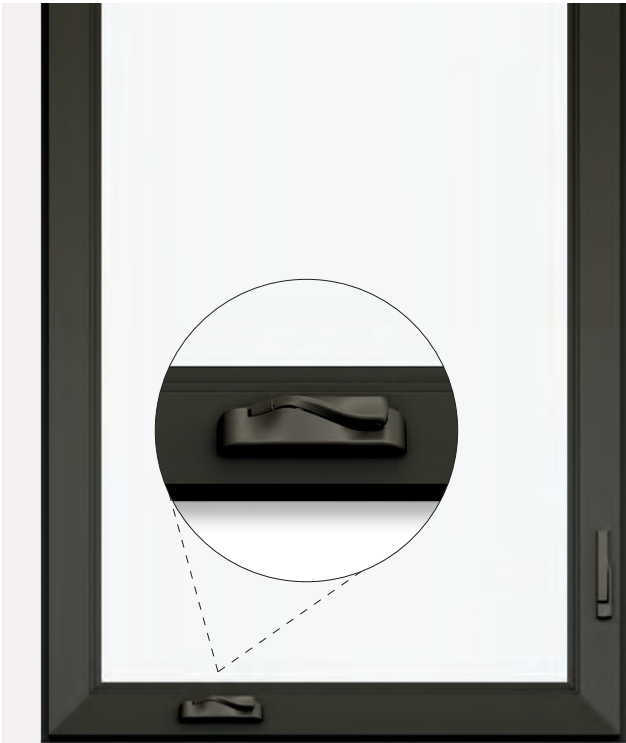

WINDOW HARDWARE

Features locking and latching mechanisms that are engineered to protect your home against harsh coastal weather. Hardware finishes withstand corrosion caused by humid conditions and salty air, and resist fading even after many years of direct exposure to the intense UV rays generated by the sun. Window hardware available in Black, Silver, and White.

HARDWARE FINISHES