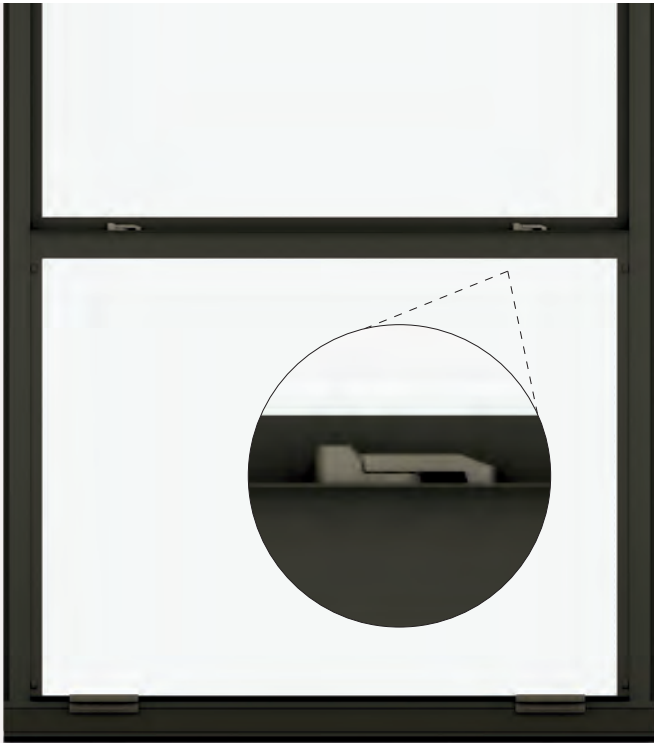

WINDOW HARDWARE

Features locking and latching mechanisms that are engineered to protect your home against harsh coastal weather. Hardware finishes withstand corrosion caused by humid conditions and salty air, and resist fading even after many years of direct exposure to the intense UV rays generated by the sun. Window hardware available in Black, Silver, and White.

HARDWARE FINISHES