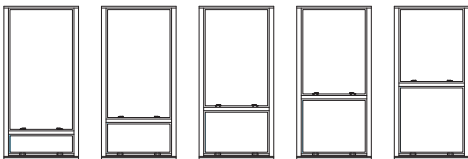

COTTAGE + REVERSE COTTAGE OPTIONS

COASTLINE SINGLE HUNG				
PRODUCT TYPE	MAX AREA* (sq. ft.)	MAX WIDTH / HEIGHT (in.)	MAX DP† (PSF)	OPERATION
SINGLE HUNG	35	53 1/8 or 96	+106.7 / -130	VERTICAL SLIDING

* Max area cannot be exceeded
† Reference Florida Product Approval for actual DP