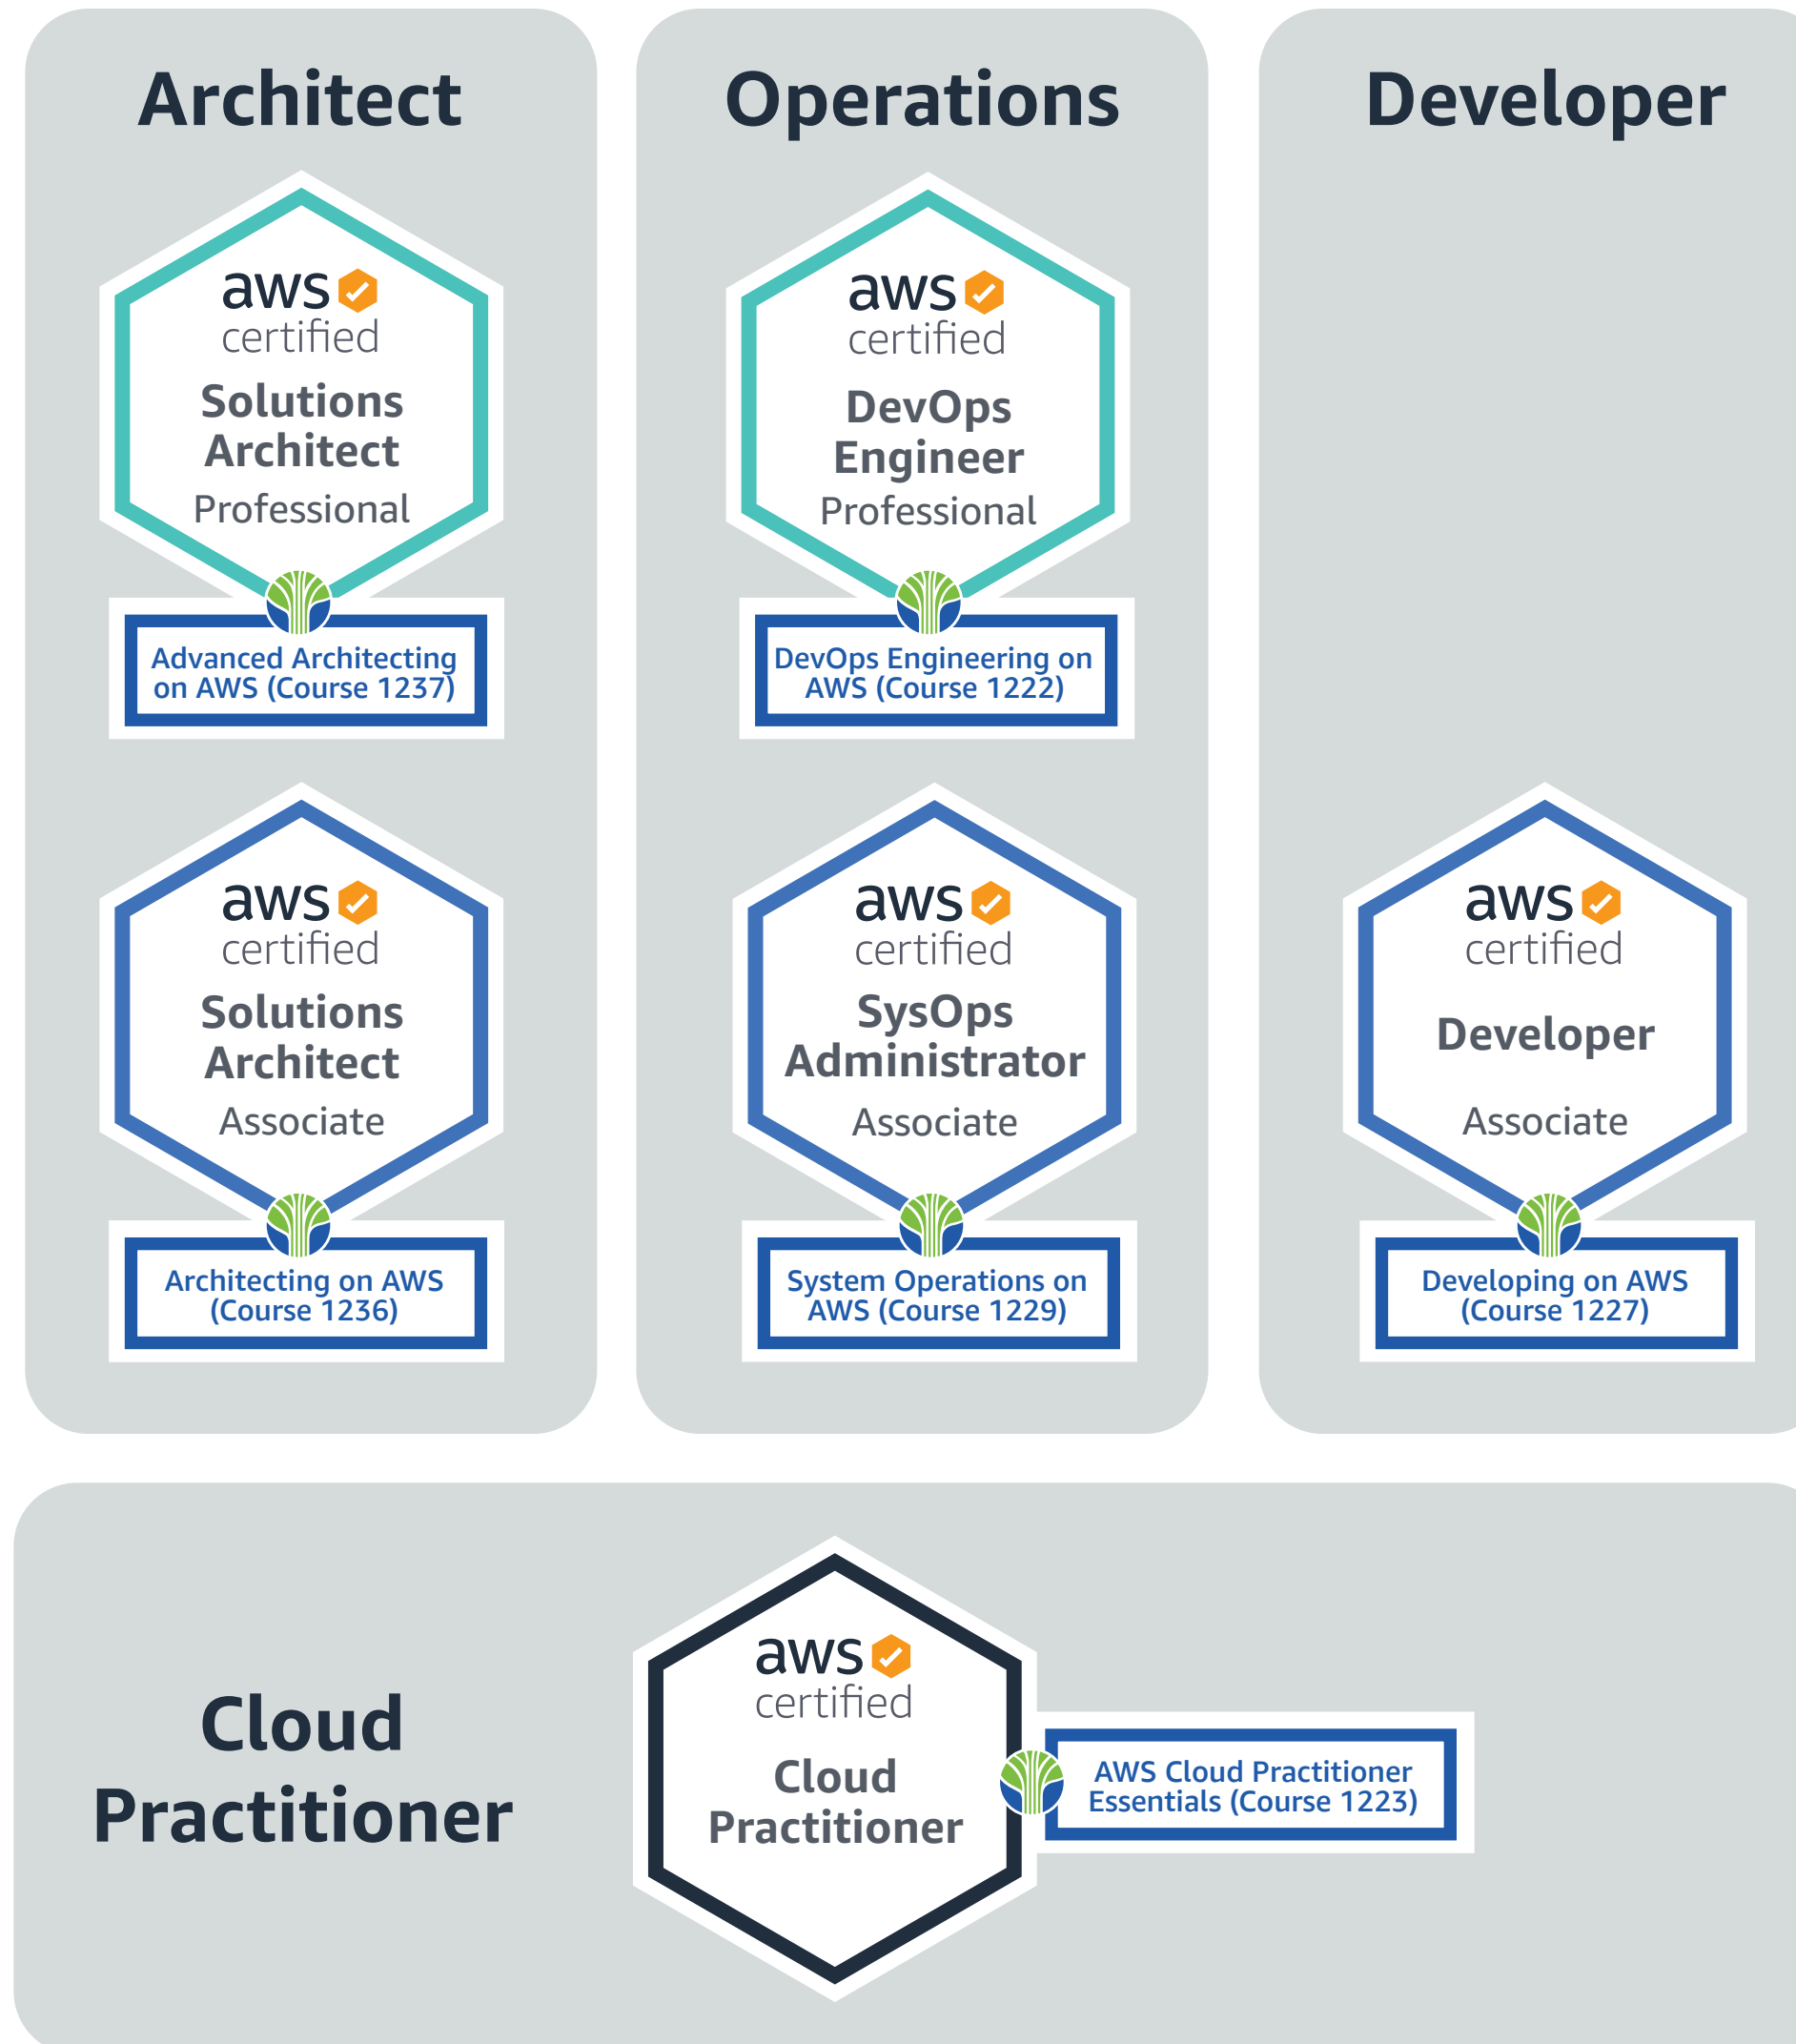

AWS Certifications (Supported with Learning Tree Training)

aws certified

Updated December 2020

Professional

Two years of comprehensive experience designing, operating, and troubleshooting solutions using the AWS Cloud

Associate

One year of experience solving problems and implementing solutions using the AWS Cloud

Foundational

Six months of fundamental AWS Cloud and industry knowledge