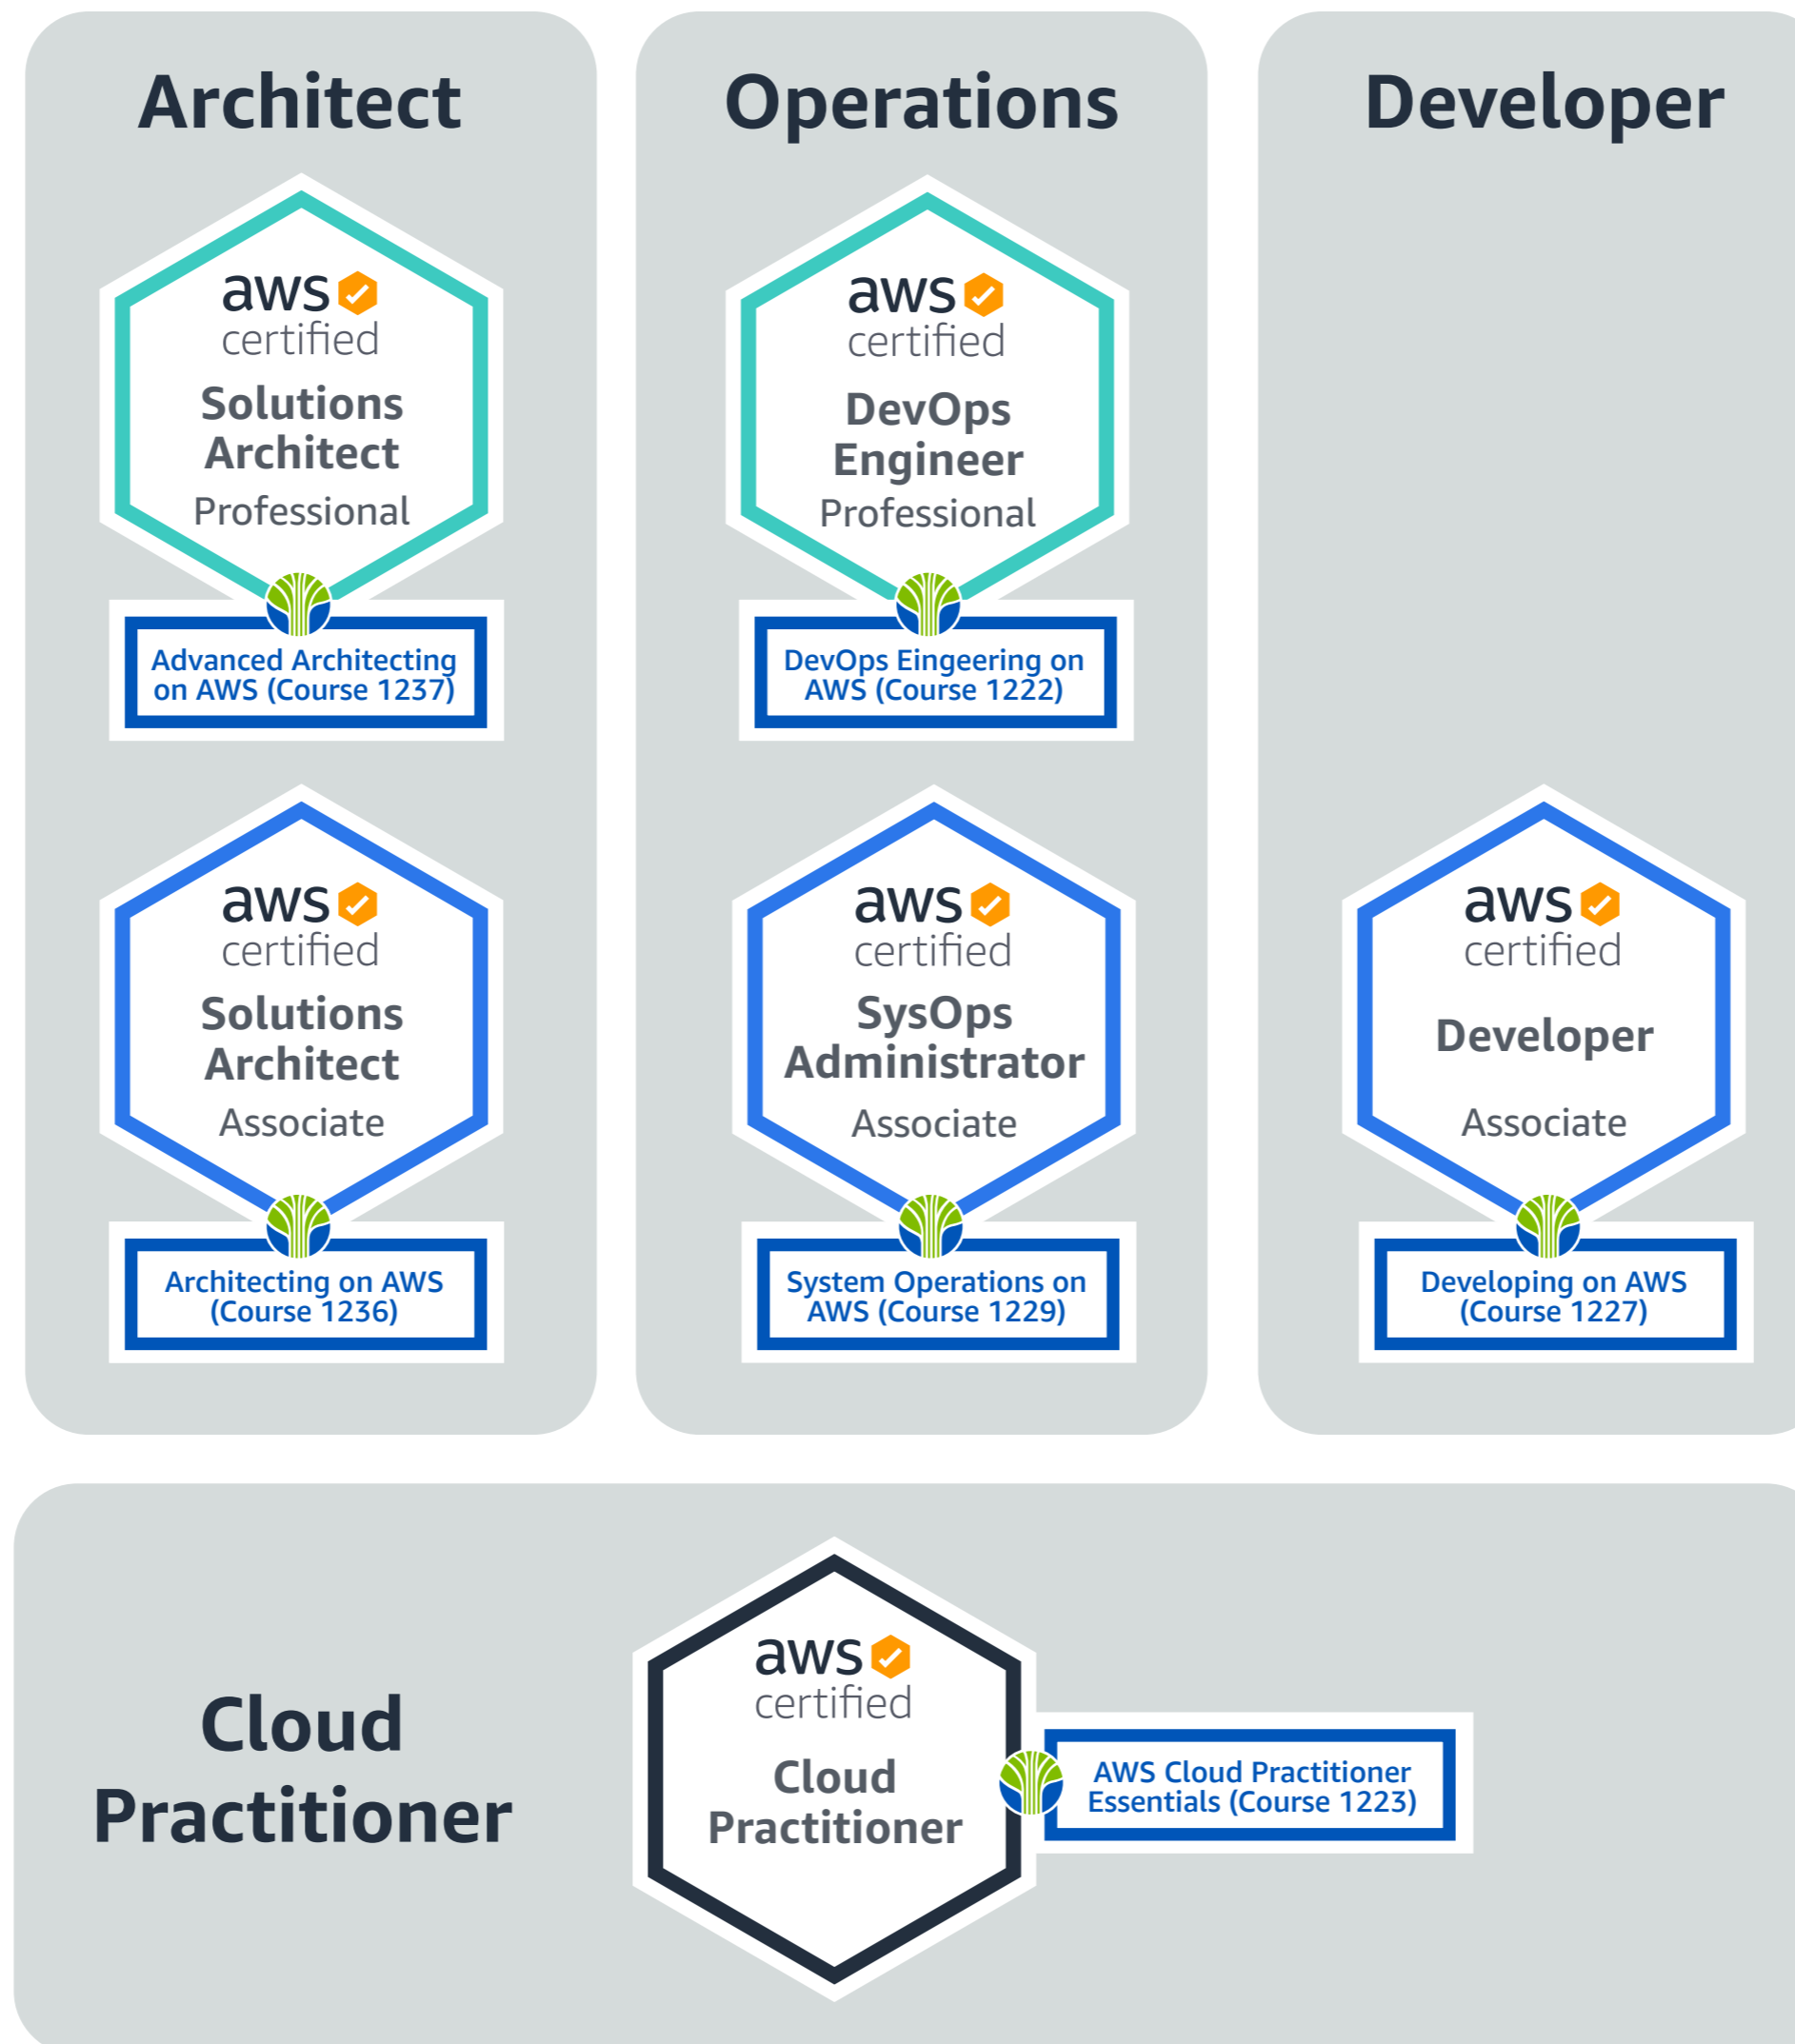

AWS Certifications (Supported with Learning Tree Training)

aws certified

Updated December 2020

Professional

Two years of comprehensive experience designing, operating, and troubleshooting solutions using the AWS Cloud

Associate

One year of experience solving problems and implementing solutions using the AWS Cloud

Foundational

Six months of fundamental AWS Cloud and industry knowledge

Specialty

Technical AWS Cloud experience in the Specialty domain as specified in the *exam guide*