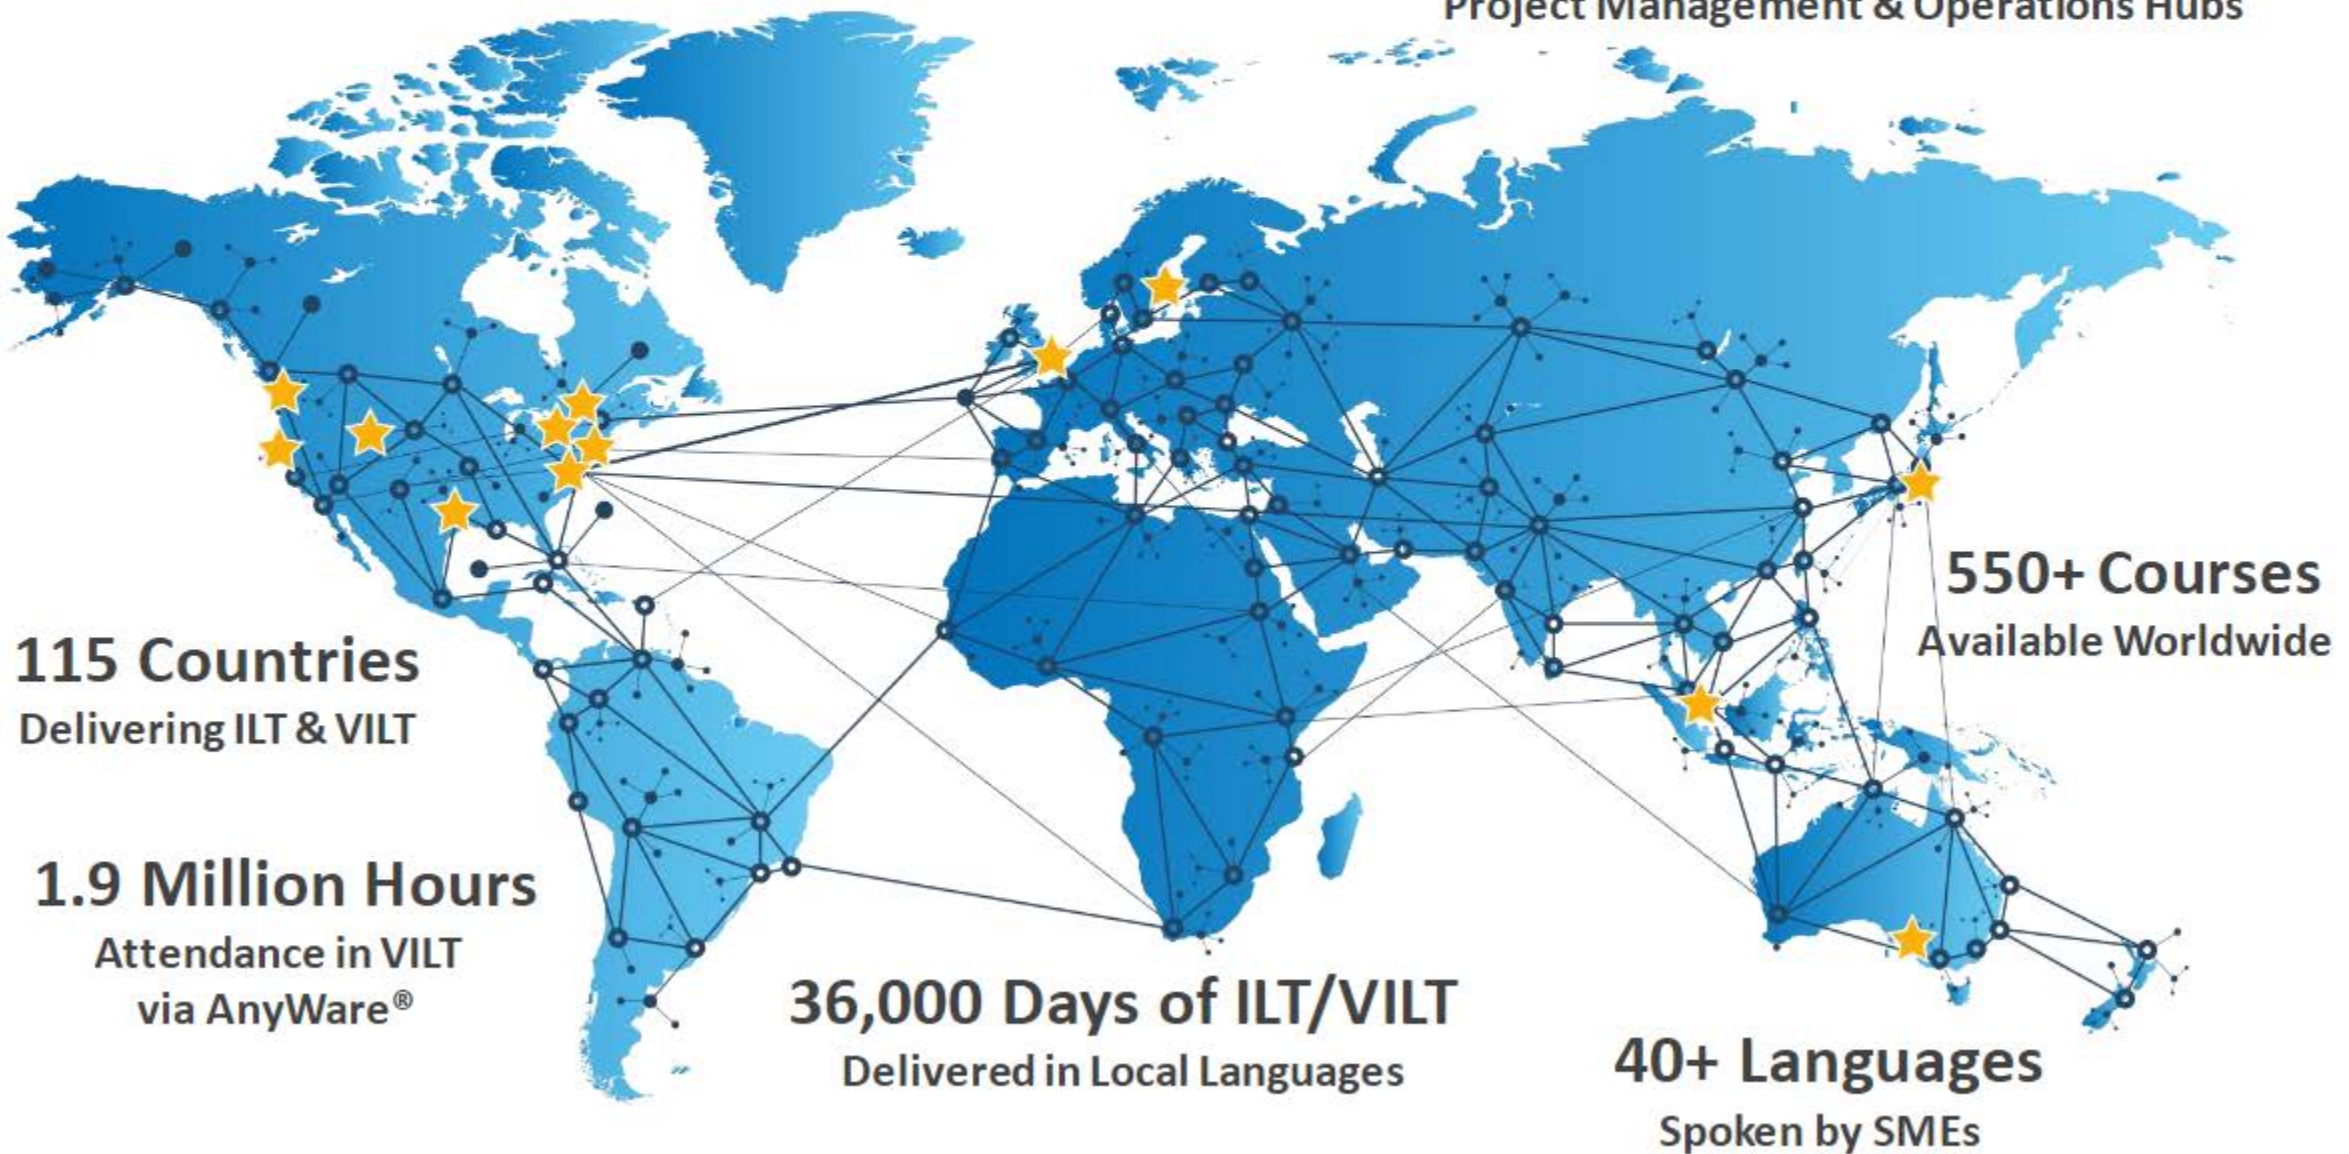

Global Capabilities Serving Learners No Matter Where They Are

Local In-Country Consultants & Instructors
for Cultural & Legislative Alignment; Cost Efficiency

★ Learning Tree Education Centers
Project Management & Operations Hubs

115 Countries
Delivering ILT & VILT

1.9 Million Hours
Attendance in VILT
via AnyWare®

36,000 Days of ILT/VILT
Delivered in Local Languages

40+ Languages
Spoken by SMEs

550+ Courses
Available Worldwide